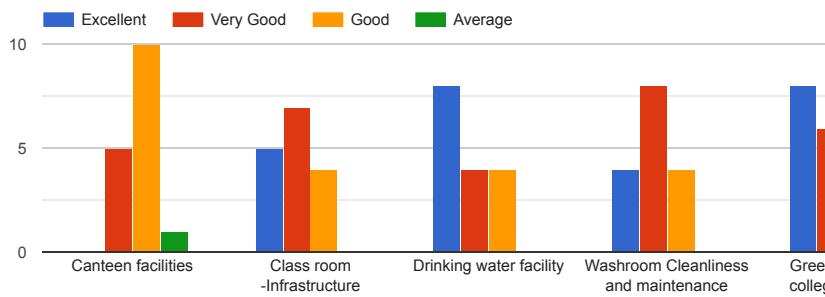

7) Is Atmosphere of the Institute conducive to bring out best from industry .

Copy

16 responses

8) Atmosphere in the Institute is assuring.

Copy

16 responses

9) Institute responds timely to your grievances to your satisfaction

Copy

16 responses

10) Amenities and Assistance provided at the college Sports ground

Copy

- Suggestion if any
- 8 responses
- NA
 - No
 - Employability test need to conducted
 - Communication skills need to improve