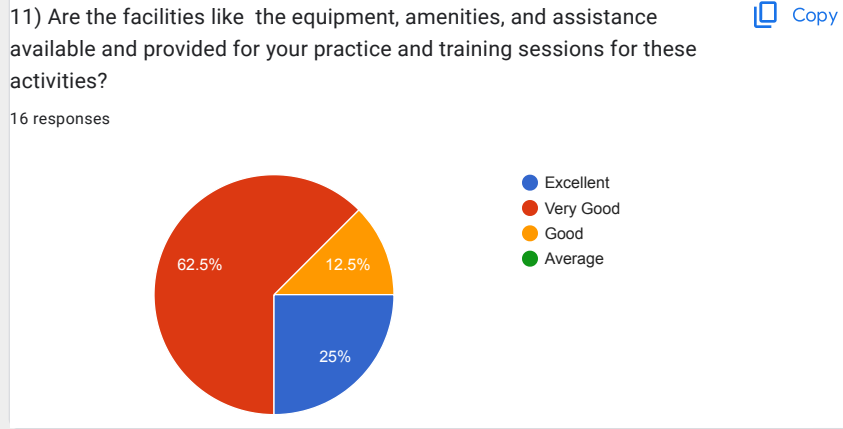

Copy

16 responses

10) Amenities and Assistance provided at the college Sports ground

Copy

- Suggestion if any
- 8 responses
- NA
 - No
 - Employability test need to conducted
 - Communication skills need to improve