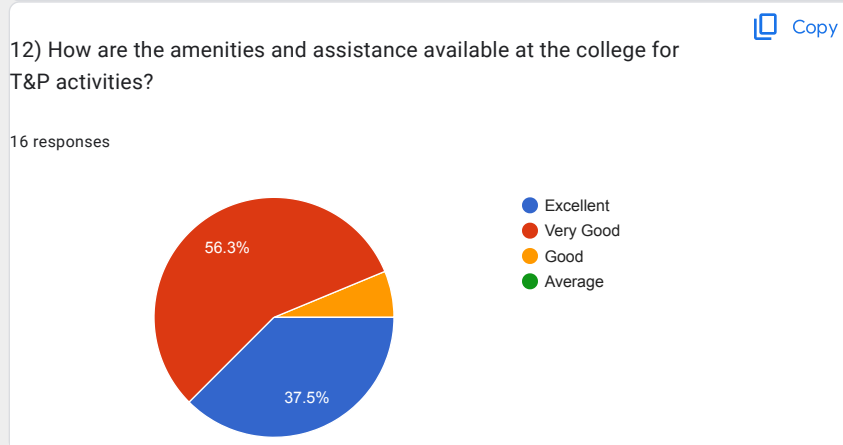

Copy

16 responses

10) Amenities and Assistance provided at the college Sports ground

Copy

- Suggestion if any
- 8 responses
- NA
 - No
 - Employability test need to conducted
 - Communication skills need to improve